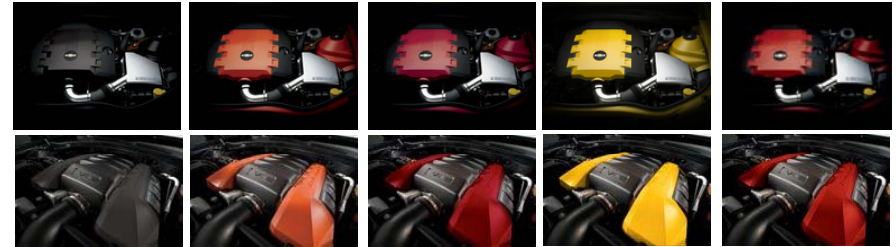

Customer Name _____

VIN _____

2010MY CAMARO ACCESSORY INCENTIVE

A la Carte

ACCESSORIES

	PART #	PART MSRP	TOTAL INSTALLED MSRP
<input type="checkbox"/> Audio System – Subwoofer	92213214	\$1,050.00	\$1,131.00
<input type="checkbox"/> Carpet Floor Mats – Black w/Silver Camaro Logo	92221512	\$140.00	\$140.00
<input type="checkbox"/> Carpet Floor Mats – Black w/Orange Camaro Logo	92221511	\$140.00	\$140.00
<input type="checkbox"/> Carpet Floor Mats – Titanium w/Black Camaro Logo	92219641	\$140.00	\$140.00
<input type="checkbox"/> Engine Cover – V6 (LLT), Black	92219186	\$269.00	\$285.20
<input type="checkbox"/> Engine Cover – V6 (LLT), Inferno Orange	92219192	\$269.00	\$285.20
<input type="checkbox"/> Engine Cover – V6 (LLT), Red Jewel	92219193	\$269.00	\$285.20
<input type="checkbox"/> Engine Cover – V6 (LLT), Scorch Yellow	92219188	\$269.00	\$285.20
<input type="checkbox"/> Engine Cover – V6 (LLT), Victory Red	92219194	\$269.00	\$285.20
<input type="checkbox"/> Engine Cover – V8 (LS3 & L99), Black	92247656	\$269.00	\$285.20
<input type="checkbox"/> Engine Cover – V8 (LS3 & L99), Inferno Orange	92247664	\$269.00	\$285.20
<input type="checkbox"/> Engine Cover – V8 (LS3 & L99), Red Jewel	92247671	\$269.00	\$285.20
<input type="checkbox"/> Engine Cover – V8 (LS3 & L99), Scorch Yellow	92247663	\$269.00	\$285.20
<input type="checkbox"/> Engine Cover – V8 (LS3 & L99), Victory Red	92247654	\$269.00	\$285.20
<input type="checkbox"/> Fuel Door – Satin Finish with Camaro Logo	92212671	\$150.00	\$170.25
<input type="checkbox"/> Grille – Black with Dark Argent Surround	92208704	\$305.00	\$426.50
<input type="checkbox"/> Hood & Hockey Stripes – Black	92248303	\$350.00	\$512.00
<input type="checkbox"/> Hood & Hockey Stripes – Cyber Gray	92248300	\$350.00	\$512.00
<input type="checkbox"/> Hood & Hockey Stripes – White	92248297	\$350.00	\$512.00
<input type="checkbox"/> Performance Exhaust – V6 (LLT), No Tip**	92225673	\$950.00	\$1,031.00
<input type="checkbox"/> Performance Exhaust – V6 (LLT), Round Tip*	92206990	\$950.00	\$1,031.00
<input type="checkbox"/> Performance Exhaust – V8 (LS3 & L99), No Tip**	92225672	\$950.00	\$1,031.00
<input type="checkbox"/> Performance Exhaust – V8 (LS3 & L99), Round Tip*	92206992	\$950.00	\$1,031.00
<input type="checkbox"/> Performance Exhaust – V8 (LS3) Track Pack, For Off-Road Use Only, Round Tip*	92231570	\$950.00	\$1,031.00
<input type="checkbox"/> Quarter Flares* – Black F/R Splash Guards	92214931	\$199.00	\$280.00
<input type="checkbox"/> Quarter Flares* – Cyber Gray F/R Splash Guards	92229701	\$199.00	\$280.00
<input type="checkbox"/> Quarter Flares* – Orange F/R Splash Guards	92214928	\$199.00	\$280.00
<input type="checkbox"/> Quarter Flares* – Red Jewel F/R Splash Guards	92214930	\$199.00	\$280.00
<input type="checkbox"/> Quarter Flares* – Scorch Yellow F/R Splash Guards	92214929	\$199.00	\$280.00
<input type="checkbox"/> Quarter Flares* – Silver F/R Splash Guards (not shown)	92229704	\$199.00	\$280.00
<input type="checkbox"/> Quarter Flares* – Victory Red F/R Splash Guards	92214927	\$199.00	\$280.00
<input type="checkbox"/> Rally Stripes – Black	92225513	\$395.00	\$516.50
<input type="checkbox"/> Rally Stripes – Gray	92225519	\$395.00	\$516.50
<input type="checkbox"/> Rally Stripes – Orange	92225515	\$395.00	\$516.50
<input type="checkbox"/> Rally Stripes – Silver	92225517	\$395.00	\$516.50
<input type="checkbox"/> Rally Stripes – White	92225521	\$395.00	\$516.50
<input type="checkbox"/> Vehicle Cover – Gray w/Black Stripes, Camaro Logo	92215994	\$350.00	\$350.00
<input type="checkbox"/> Vehicle Cover – Red w/Black Stripes, Camaro Logo	92215993	\$350.00	\$350.00
<input type="checkbox"/> Ground Effects – For Use on SS Model Vehicles	92248560	\$1,950.00	\$2,193.00
<input type="checkbox"/> Ground Effects – For Use on Base Model Vehicles	92248596	\$1,950.00	\$2,193.00
<input type="checkbox"/> 21" Wheels – Black Painted/Polished – see components on next page – see Dealer for MSRP			
<input type="checkbox"/> 21" Wheels – Machined Aluminum w/Black Accents – see components on next page – see Dealer for MSRP			